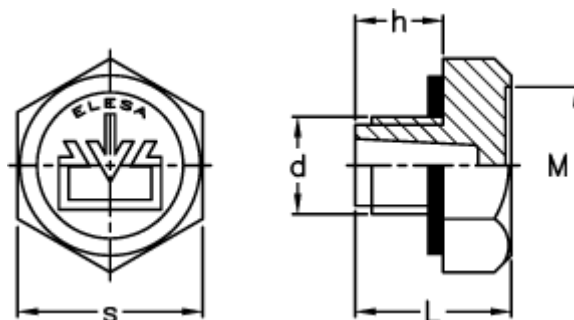

# Data Sheet

Article number: 2311058643

Description: E+G Oil fill plug  
TCD.1 1/4, black

## Measures

---

d	= G 1 1/4
h	= 14
L	= 24
M	= 38.0
s	= 46
Tightening torque N m = 15 til 18	